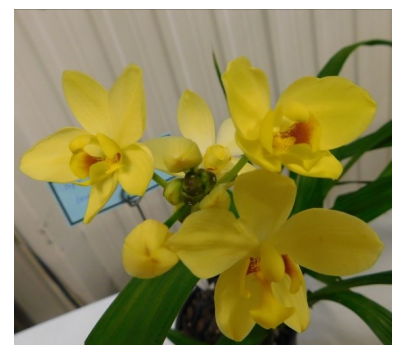

Cultural Meeting April 2022 – Photo Highlights

Rlc. Karen's Sunrise 'Waianae'

**Judges Choice Open
Ctt. Little Susie
'Orchidlibrary'**

**Popular Vote—Orchid
*Bulb. rothschildianum***

Spa. plicata 'Mellow Yellow'

**Judges Choice
New Growers
*Den. Unknown***

Mkra. Moonlight

Cycd. Taiwan Gold 'Orange'

Ims. Popcorn 'Hauari'

**Popular Vote—Foliage
*Bouganvillea***

Spa. plicata 'Lemon Kiss'